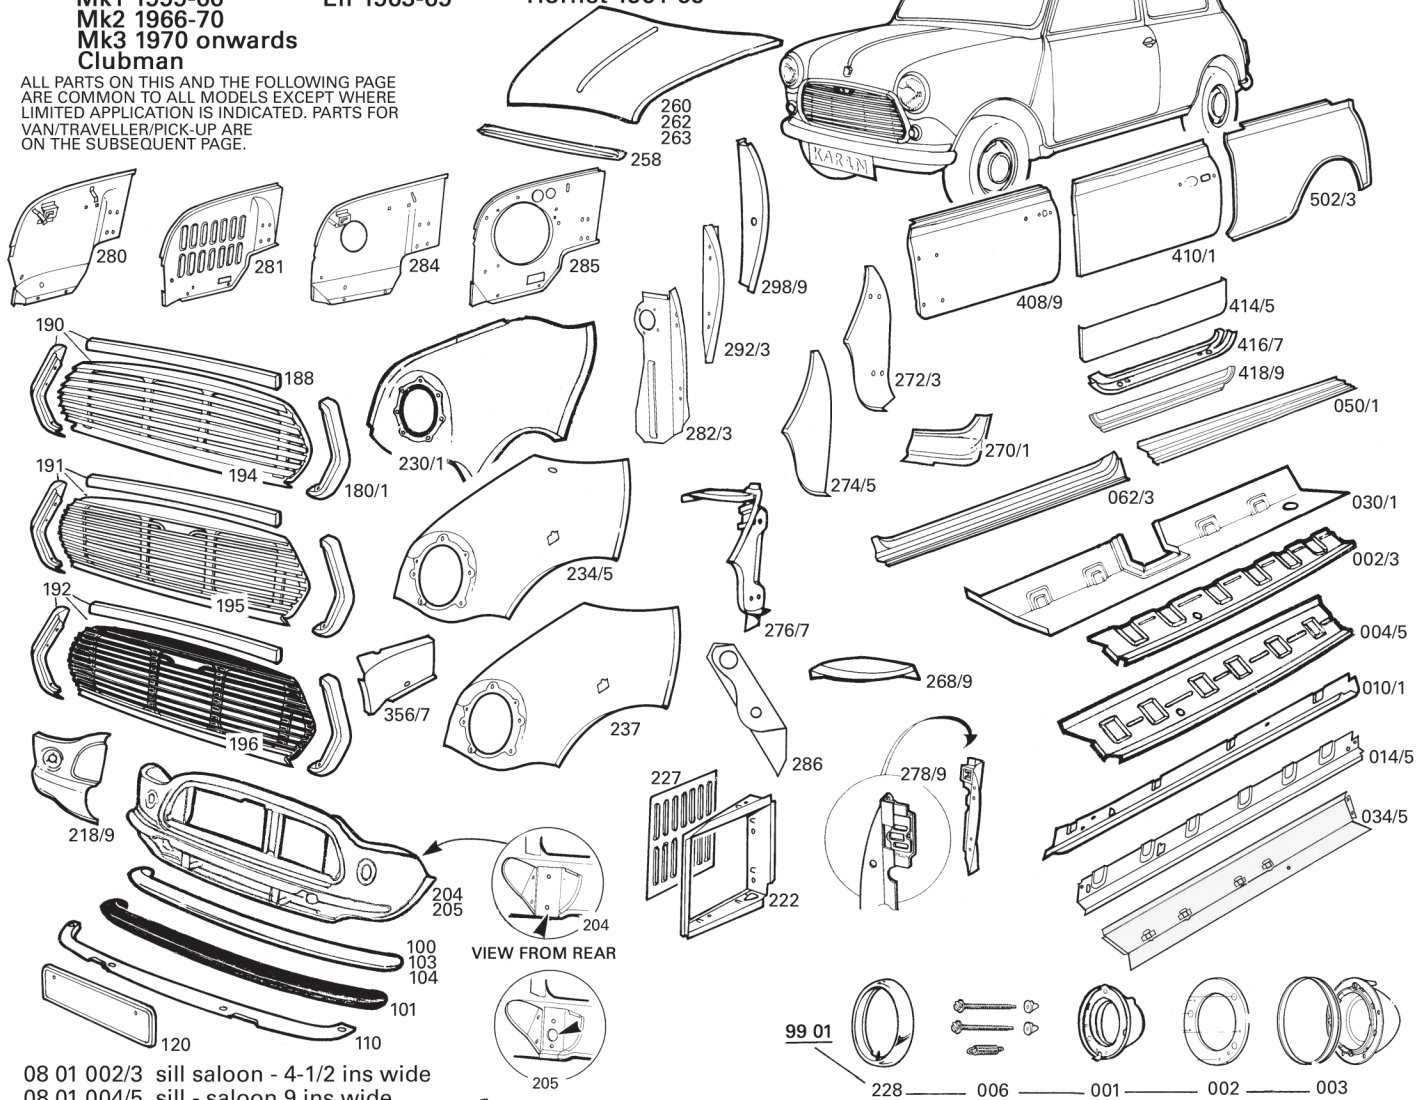

ALL PARTS ON THIS AND THE FOLLOWING PAGE ARE COMMON TO ALL MODELS EXCEPT WHERE LIMITED APPLICATION IS INDICATED. PARTS FOR VAN/TRAVELLER/PICK-UP ARE ON THE SUBSEQUENT PAGE.

- 08 01 002/3 sill saloon - 4-1/2 ins wide
- 08 01 004/5 sill - saloon 9 ins wide
- 08 01 010/1 sill - as original Mk1/2 sal
- 08 01 014/5 sill as original 92>
- 08 01 030/1 interior sill
- 08 01 034/5 Inner sill - full length - Mk1/2/3
- 08 01 050/1 door step - plain
- 08 01 062/3 door step - shaped
- 08 01 100 bumper - chrome - front/rear
- 08 01 101 bumper - black front/rear
- 08 01 103 bumper - grey - front and rear
- 08 01 104 bumper - stainless/s - front/rear
- 08 01 110 front bumper mounting panel - Mk1/2/3
- 08 01 120 front number plate carrier - Mk1/2
- 08 01 180/1 grille end section chrome
- 08 01 188 grille top rail chrome
- 08 01 190 grille - Morris - 8 bars s/w top rail & end sections
- 08 01 191 grille - Mk2/3 chrome 11 bars o/w top rail 7 end sections
- 08 01 192 grille - black 11 bars c/w top rail & end sections
- 08 01 194 grille centre - 8 bars Cooper
- 08 01 195 grille centre - Mk2/3 chrome 11 bars
- 08 01 196 grille centre - black 11 bars Mk2/3
- * 08 01 204 front panel - complete >05/76
- * 08 01 205 front panel - complete 06/76>
- 08 01 206 full scuttle panel
- 08 01 207 front panel - Clubman
- 08 01 209 bonnet slam panel - Clubman
- 08 01 210/1 headlamp panel - Clubman
- 08 01 212/3 half scuttle panel
- 08 01 218/9 front panel corner section
- 08 01 222 radiator cowl - Mk1/2/3
- 08 01 227 inner front wing vent panel LH - Mk1/2/3
- 08 01 230/1 front wing not Clubman
- 08 01 234/5 front wing - o/w SRF 11/85> not Clubman
- 08 01 237 front wing - c/w srf w/o ant.hole LH
- 08 01 258 bonnet moulding support
- 08 01 260 bonnet
- 08 01 262 bonnet - c/w moulding supp. 70>
- 08 01 263 bonnet - 97>