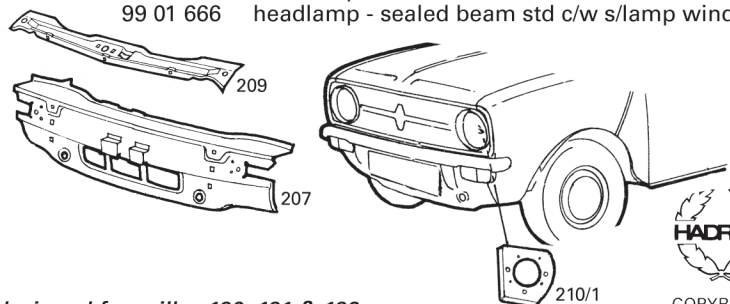

* Will fit van but designed for grilles 190, 191 & 192

COPYRIGHT
MAY2003